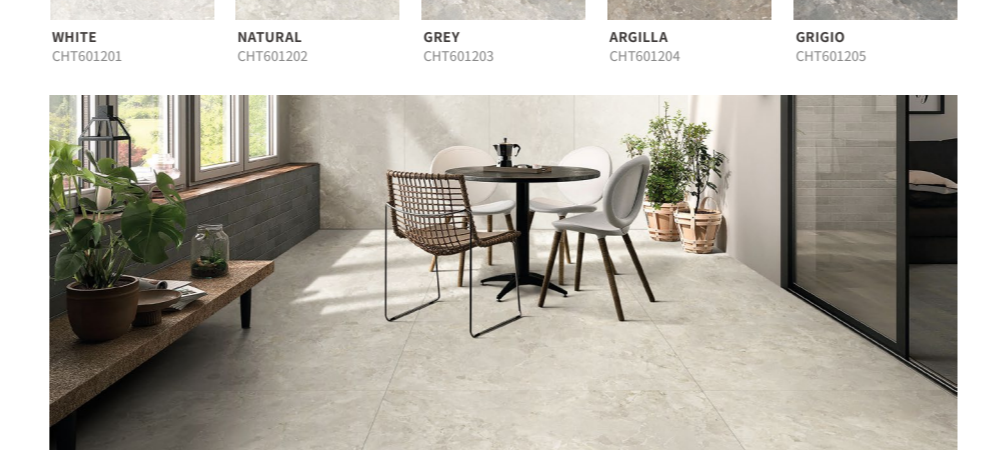

CHT601201 CHT601202 CHT601203 CHT601204 CHT601205