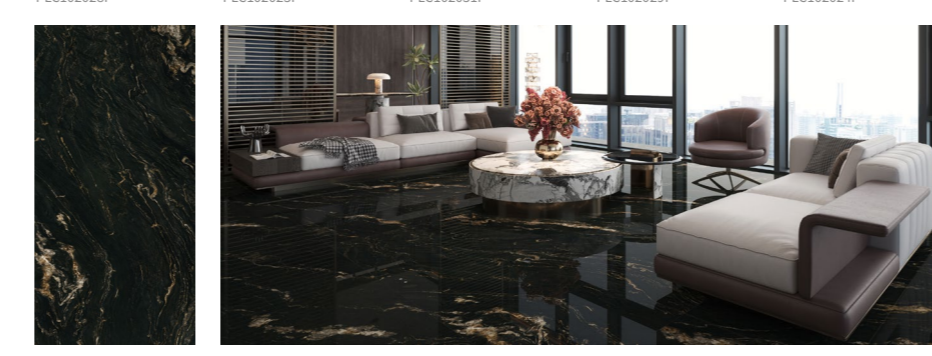

PALACE

POLISHED

TOURMALINE PLC102026P

MATT