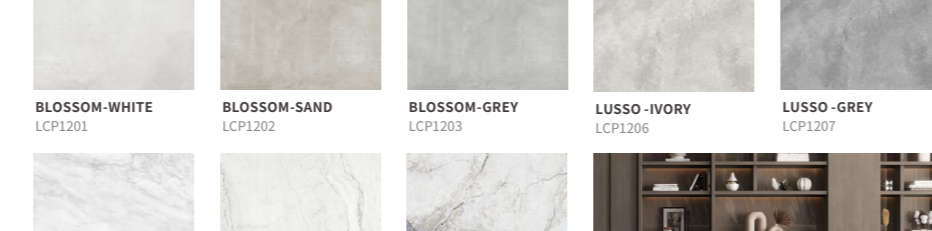

FAIRYLAND LCP1213 CARACALLA LCP1210H ORO LCP1211H

HIMALAYAS LCP1210H COASTLINE LCP1209H MOTHERLAND LCP1208H